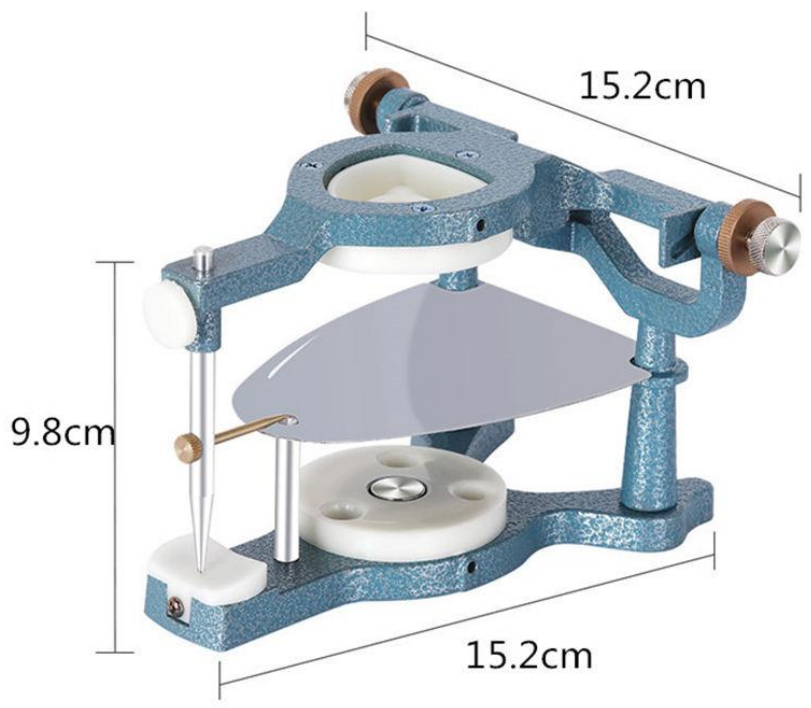

Magnetic articulator

Specification Item	Description
Product Name	Magnetic Dental Articulator
Material	High-quality, lightweight materials
Key Features	<ul style="list-style-type: none"> ● Safely holds complete casts, ● magnetic mounting and removal, ● serrated C-clamps for secure locking, ● single bolt adjustment for upper arch occlusion
Accessories Included	<ul style="list-style-type: none"> ● 6pcs small magnet metal plate, ● 2pcs screw tools, ● 1pc occlusal stand, ● 1pc magnetic articulator
Weight (per articulator)	470g
Overall Dimension	15.2x15.2x9.8cm
Packing Size (per articulator)	16x16x11cm
Packing Information	40pcs/carton, Size: 55x33x62cm, Weight: 20kg